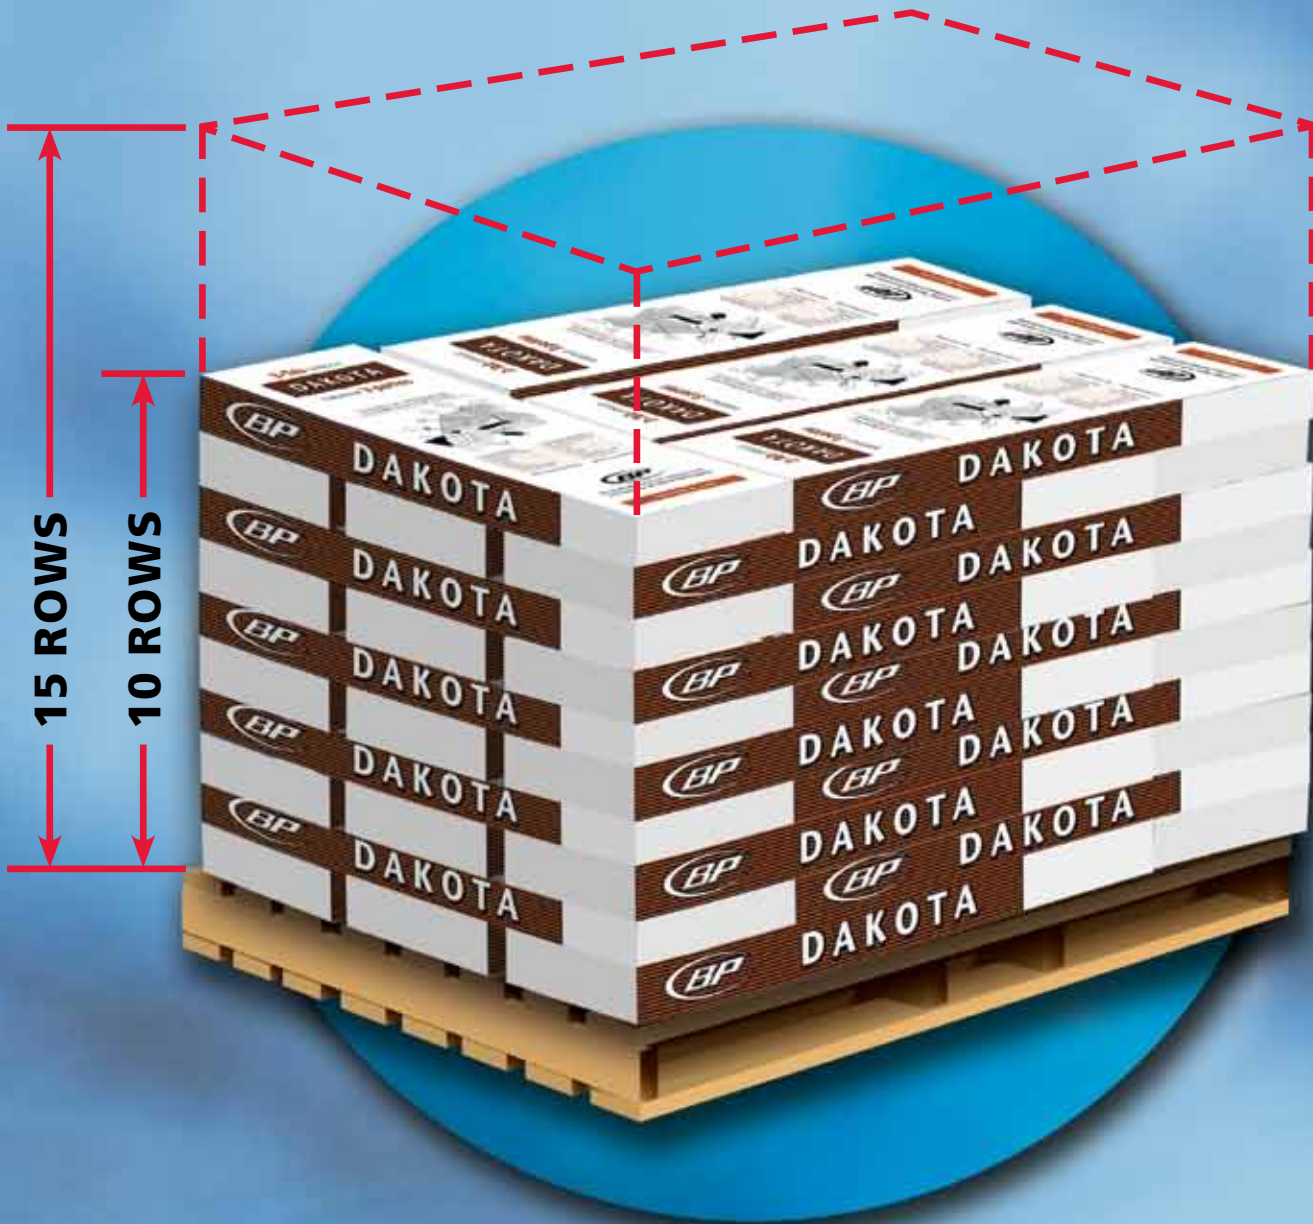

# NEW **3K** PALLETS

STACK UP IN TERMS OF IMPROVED HANDLING

# 3K

At BP, we're so thrilled about our new lighter **3K** Pallets, because we know they'll take some of the load off your operations. Basically, it's a totally reconfigured approach to palletizing based on reducing the number of roofing shingle bundles per pallet, you'll never have to handle a pallet weighing in excess of roughly 3,000 lbs, hence **3K**.